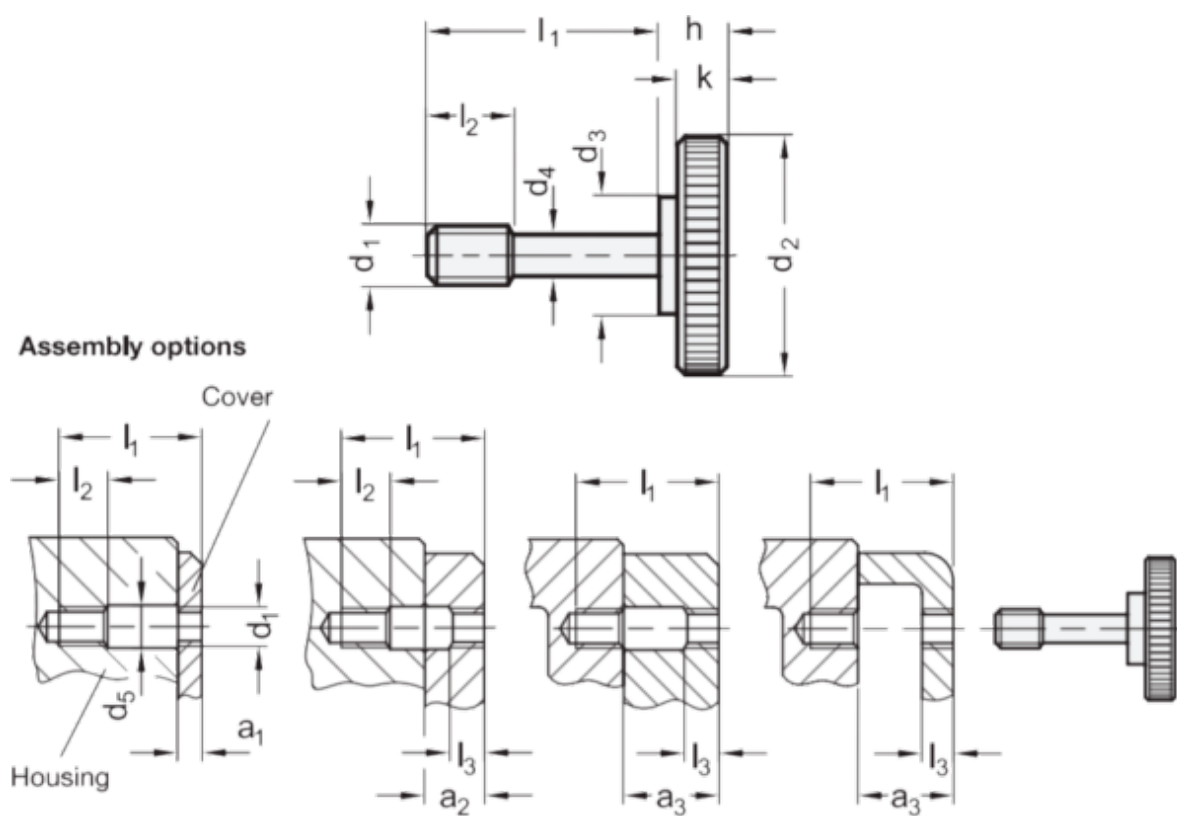

Article number: 206532M520ST
Description: E+G knurled screw
GN 653.2-M5-20-ST

Measures

$d_1 = M5$
 $d_2 = 20$
 $d_3 = 10$
 $d_4 = 4$
 $h = 6.5$
 $k = 4$
 $l_1 = 20$